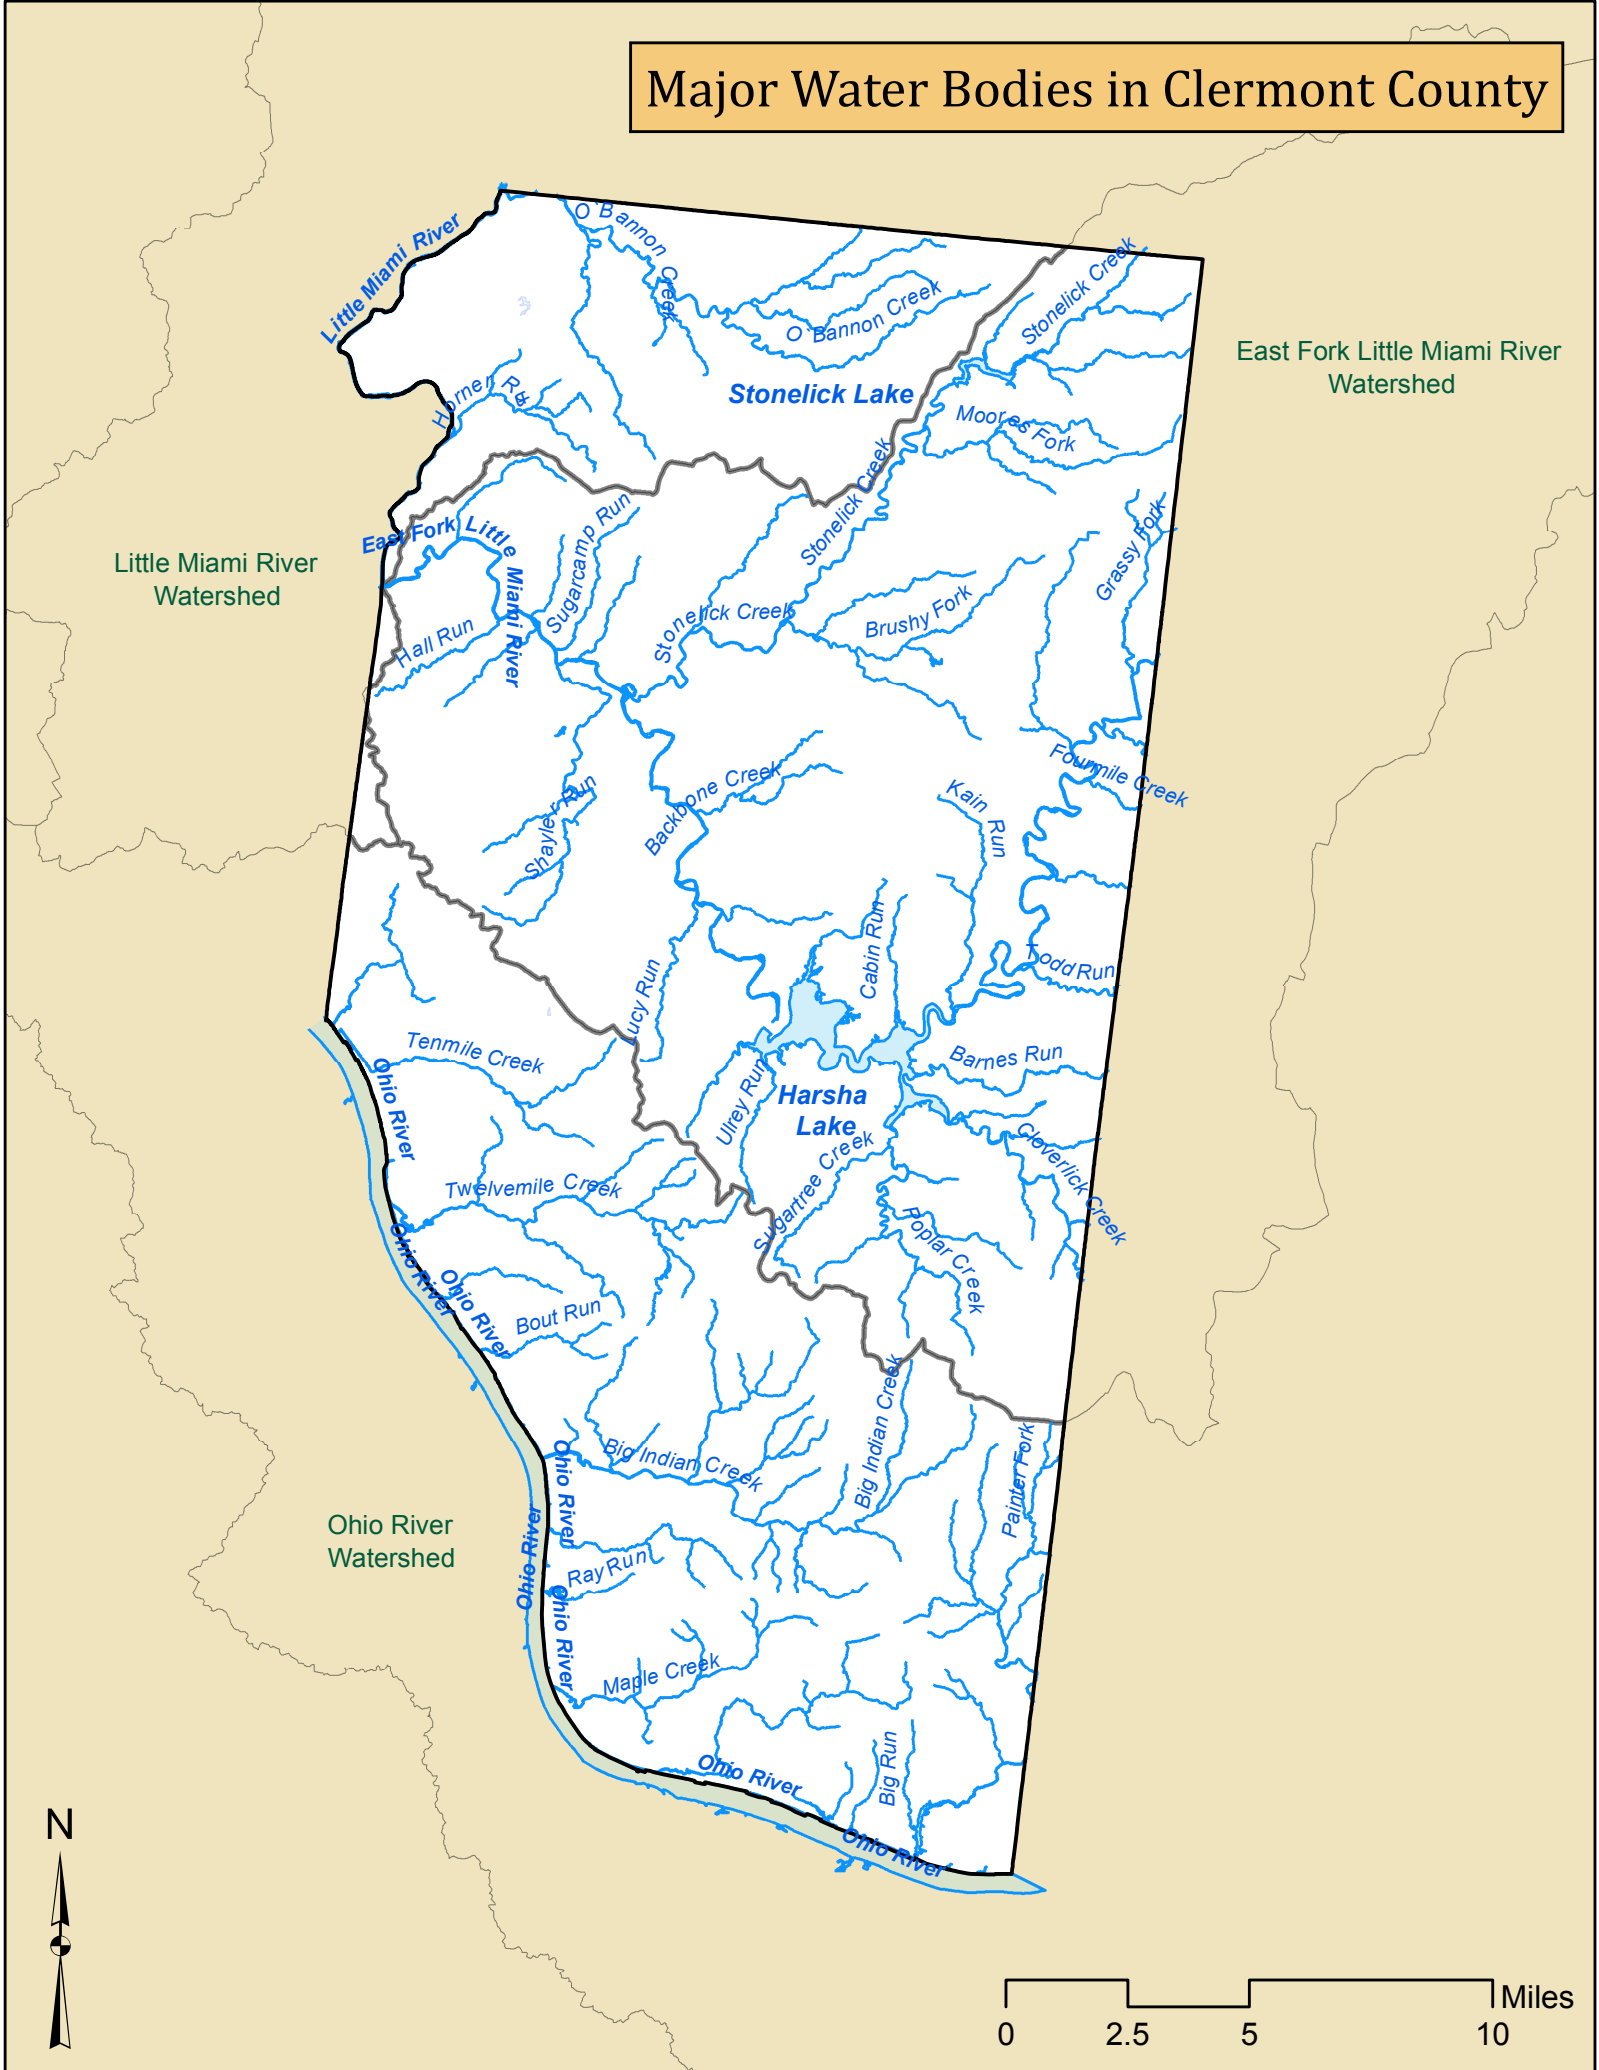

# Major Water Bodies in Clermont County

Little Miami River Watershed

East Fork Little Miami River Watershed

Ohio River Watershed

0 2.5 5 10 Miles